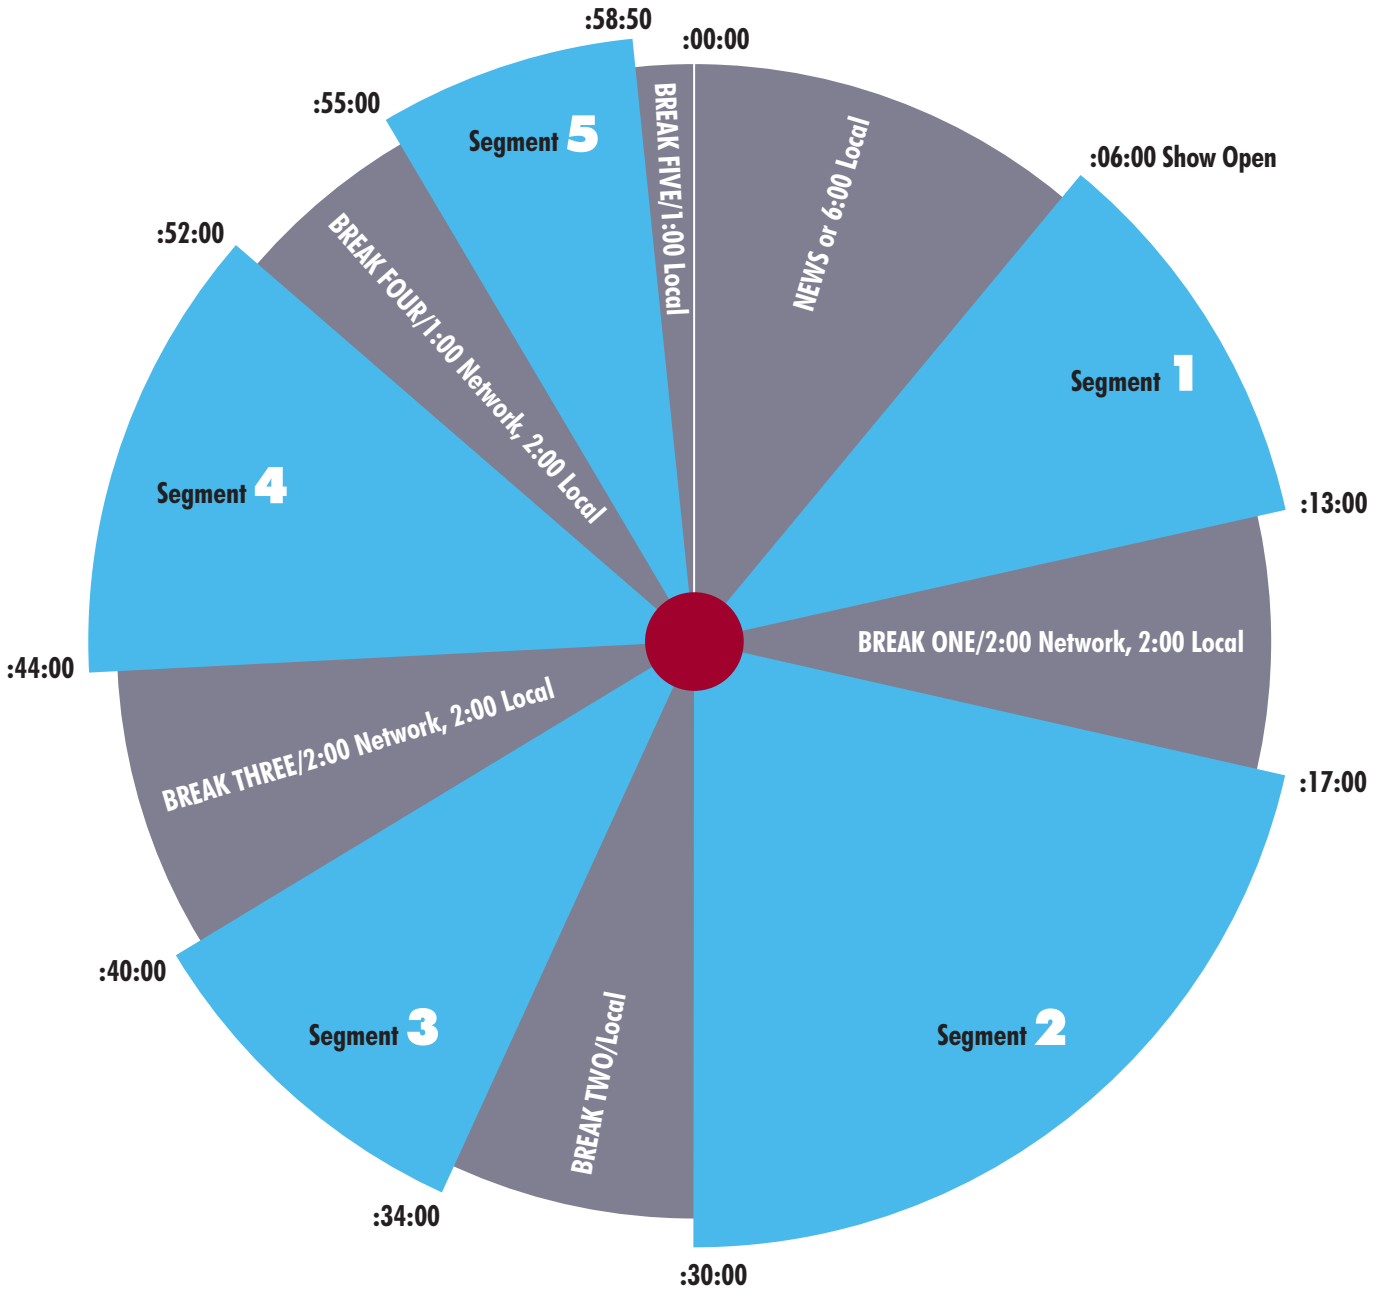

Helping Build Your Audience While Advancing the Kingdom

The Janet Mefferd Show resets traditional "talk shows" on Christian radio to engage Christian bloggers, ministry leaders, top theologians, and your station's listeners in a compelling daily conversation that emphasizes classical Biblical doctrine and breaking issues impacting the church and your world.

CONTACT SRN Affiliate Relations (972) 831.1920, ext. 141

www.janetmefferd.com

the Janet Mefferd SHOW

- Live Monday–Friday 2–5PM EST
- Weekend Best Of Shows Saturday 2–5PM, Sunday 2–5PM
- AMC–3 Satellite / SR–3
- 5 Minute National Barter
- Customized Promos, Liners and Bumpers Updated As Needed